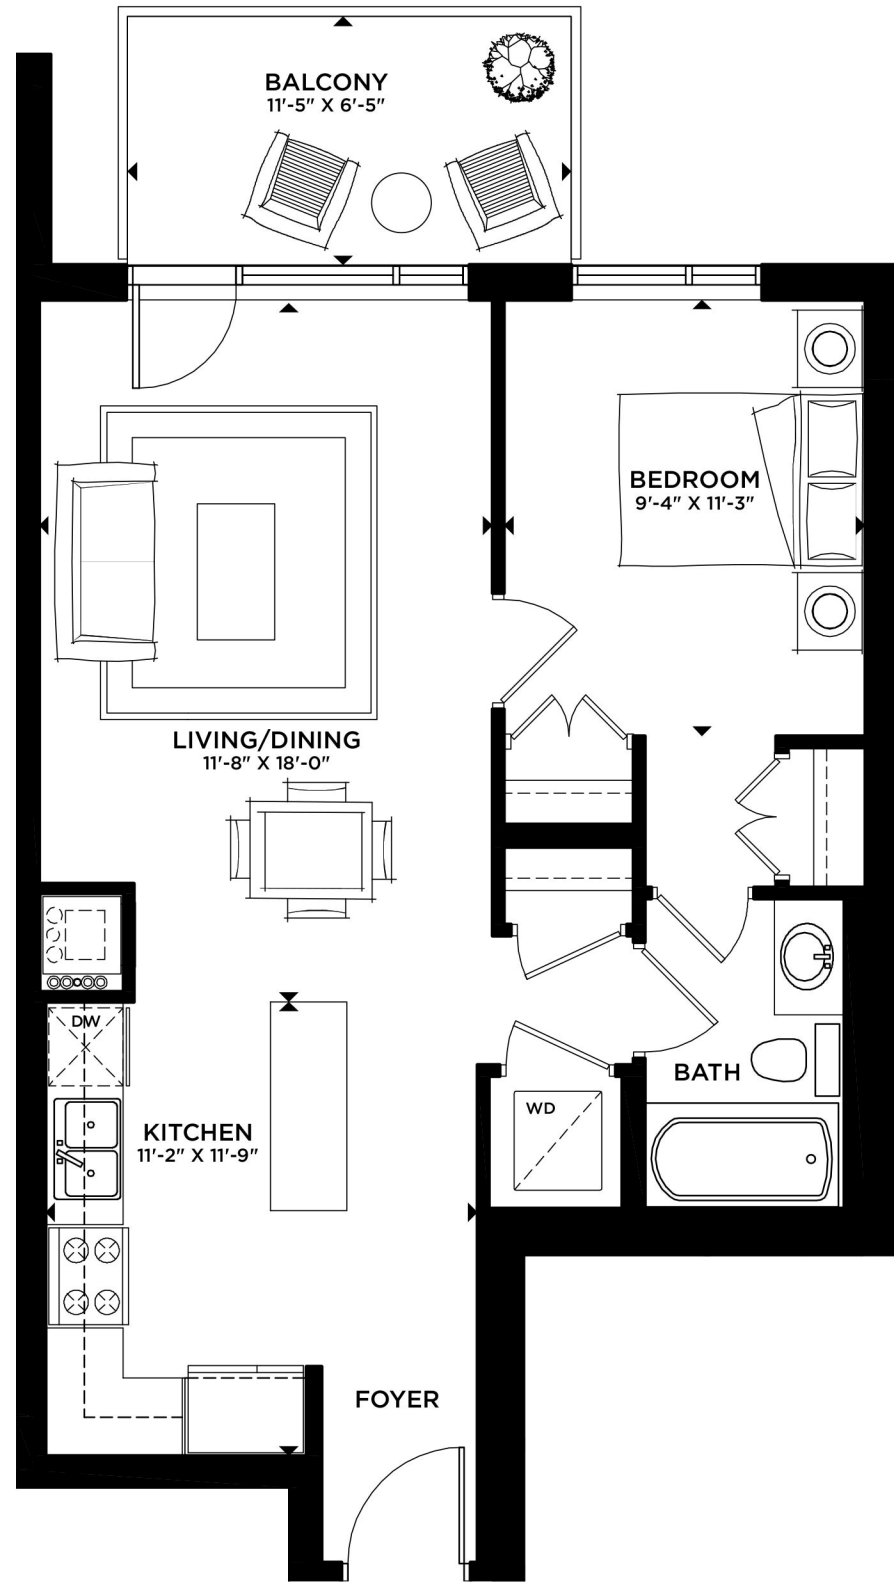

model

8

one  
bedroom

665 sq. ft. + balcony

DISCLAIMER: MATERIALS, SPECIFICATIONS & FLOOR PLANS ARE SUBJECT TO CHANGE WITHOUT NOTICE. ALL RENDERINGS ARE ARTIST'S CONCEPTIONS. ALL FLOOR PLANS HAVE APPROXIMATE DIMENSIONS. VARIATIONS TO SUITE, WINDOW / BALCONY DOOR LOCATIONS /SIZES, BALCONY LOCATIONS / SIZES AND SUITES WITH TERRACES OCCUR ON SPECIFIC FLOORS. PLEASE SEE SALES REPRESENTATIVE FOR FLOOR SPECIFIC SUITE LAYOUTS. ALL DIMENSIONS ARE SUBJECT TO NORMAL CONSTRUCTION VARIANCES. SOME FEATURES MAY VARY BY SUITE DESIGN. FURNITURE NOT INCLUDED. E. & O. E. 150812.