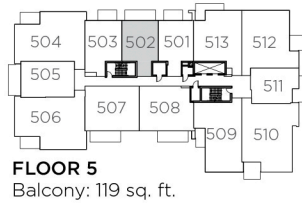

model

7

one
bedroom

652 sq. ft. + balcony

DISCLAIMER: MATERIALS, SPECIFICATIONS & FLOOR PLANS ARE SUBJECT TO CHANGE WITHOUT NOTICE. ALL RENDERINGS ARE ARTIST'S CONCEPTIONS. ALL FLOOR PLANS HAVE APPROXIMATE DIMENSIONS. VARIATIONS TO SUITE, WINDOW / BALCONY DOOR LOCATIONS /SIZES, BALCONY LOCATIONS / SIZES AND SUITES WITH TERRACES OCCUR ON SPECIFIC FLOORS. PLEASE SEE SALES REPRESENTATIVE FOR FLOOR SPECIFIC SUITE LAYOUTS. ALL DIMENSIONS ARE SUBJECT TO NORMAL CONSTRUCTION VARIANCES. SOME FEATURES MAY VARY BY SUITE DESIGN. FURNITURE NOT INCLUDED. E. & O. E. 150812.