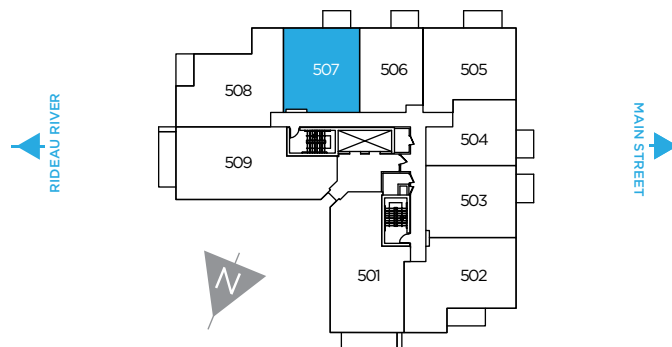

THE
SPENCER
AT GREYSTONE

ONE
BEDROOM
+ DEN

MODEL 8

SUITE: 507 - 743 sq. ft.
BALCONY: 58 sq. ft.

FLOOR 5

Materials, specifications and floor plans are subject to change without notice. All renderings are artist's concept. All floor plans have approximate dimensions. Actual usable floor space may vary from stated floor plan. Windows, doors and balcony size and location may vary. Balcony/Terrace, as applicable. All dimensions are subject to normal construction variances. Some features may vary by suite design. Furniture not included. E. & O.E. April 2024.