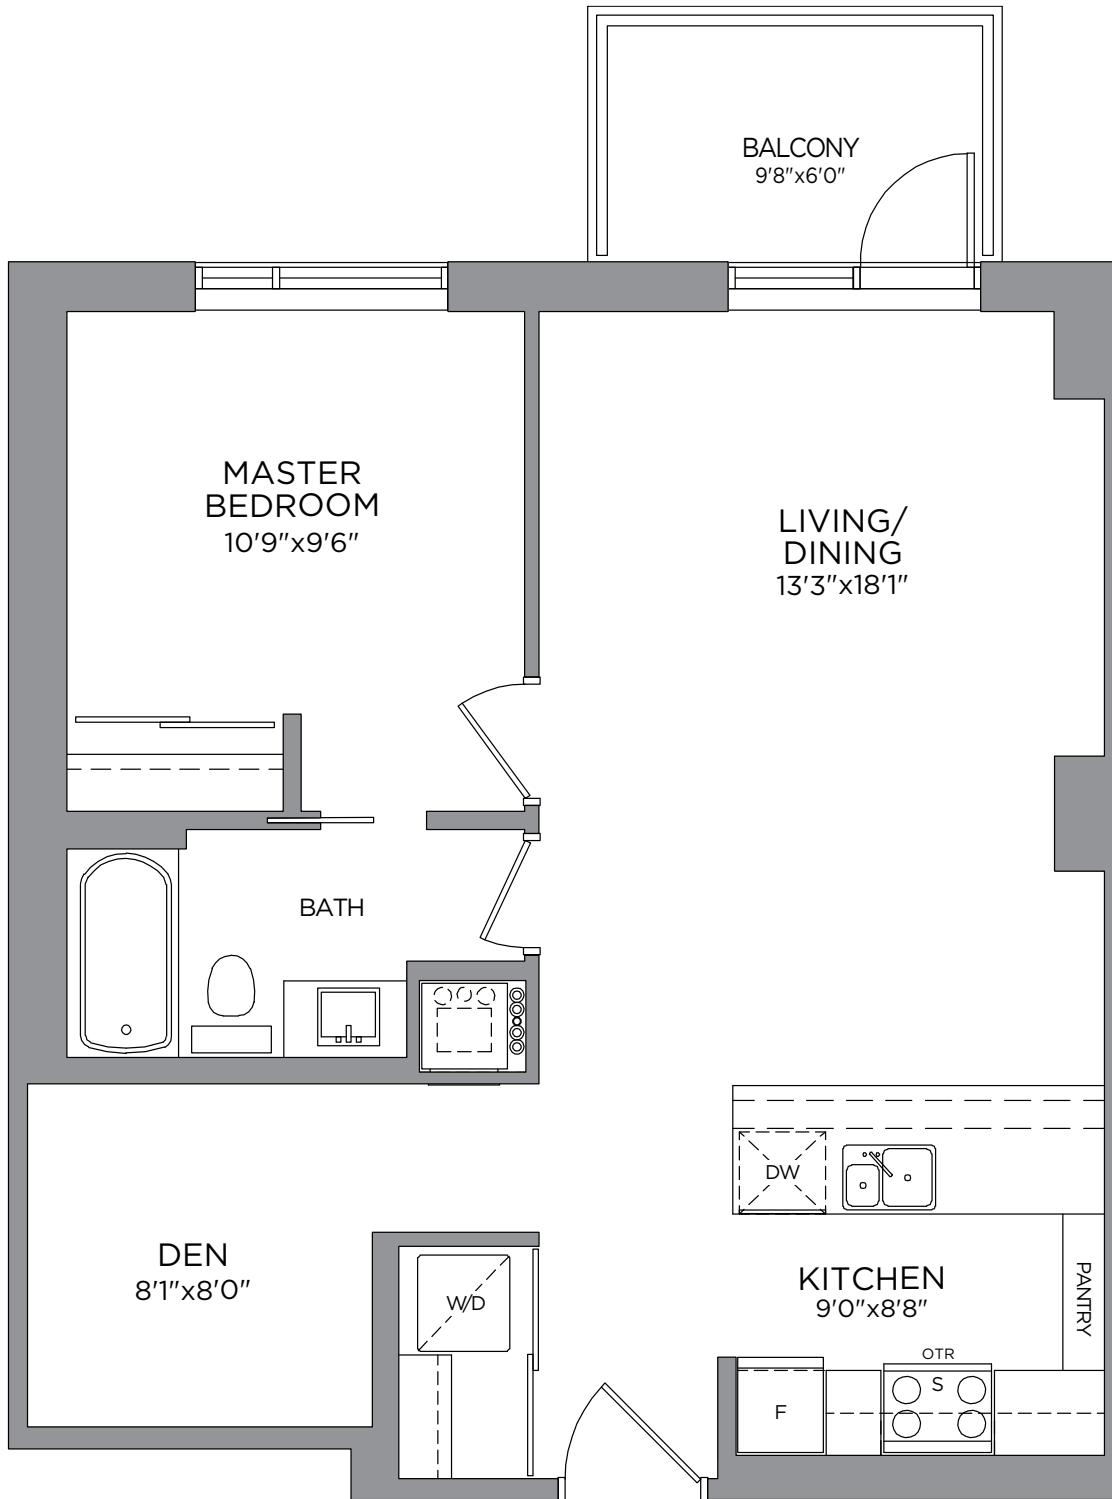

THE
SPENCER
AT GREYSTONE

ONE
BEDROOM
+ DEN

MODEL 8

SUITE: 507 - 743 sq. ft.
BALCONY: 58 sq. ft.

FLOOR 5

Materials, specifications and floor plans are subject to change without notice. All renderings are artist's concept. All floor plans have approximate dimensions. Actual usable floor space may vary from stated floor plan. Windows, doors and balcony size and location may vary. Balcony/Terrace, as applicable. All dimensions are subject to normal construction variances. Some features may vary by suite design. Furniture not included. E. & O.E. April 2024.