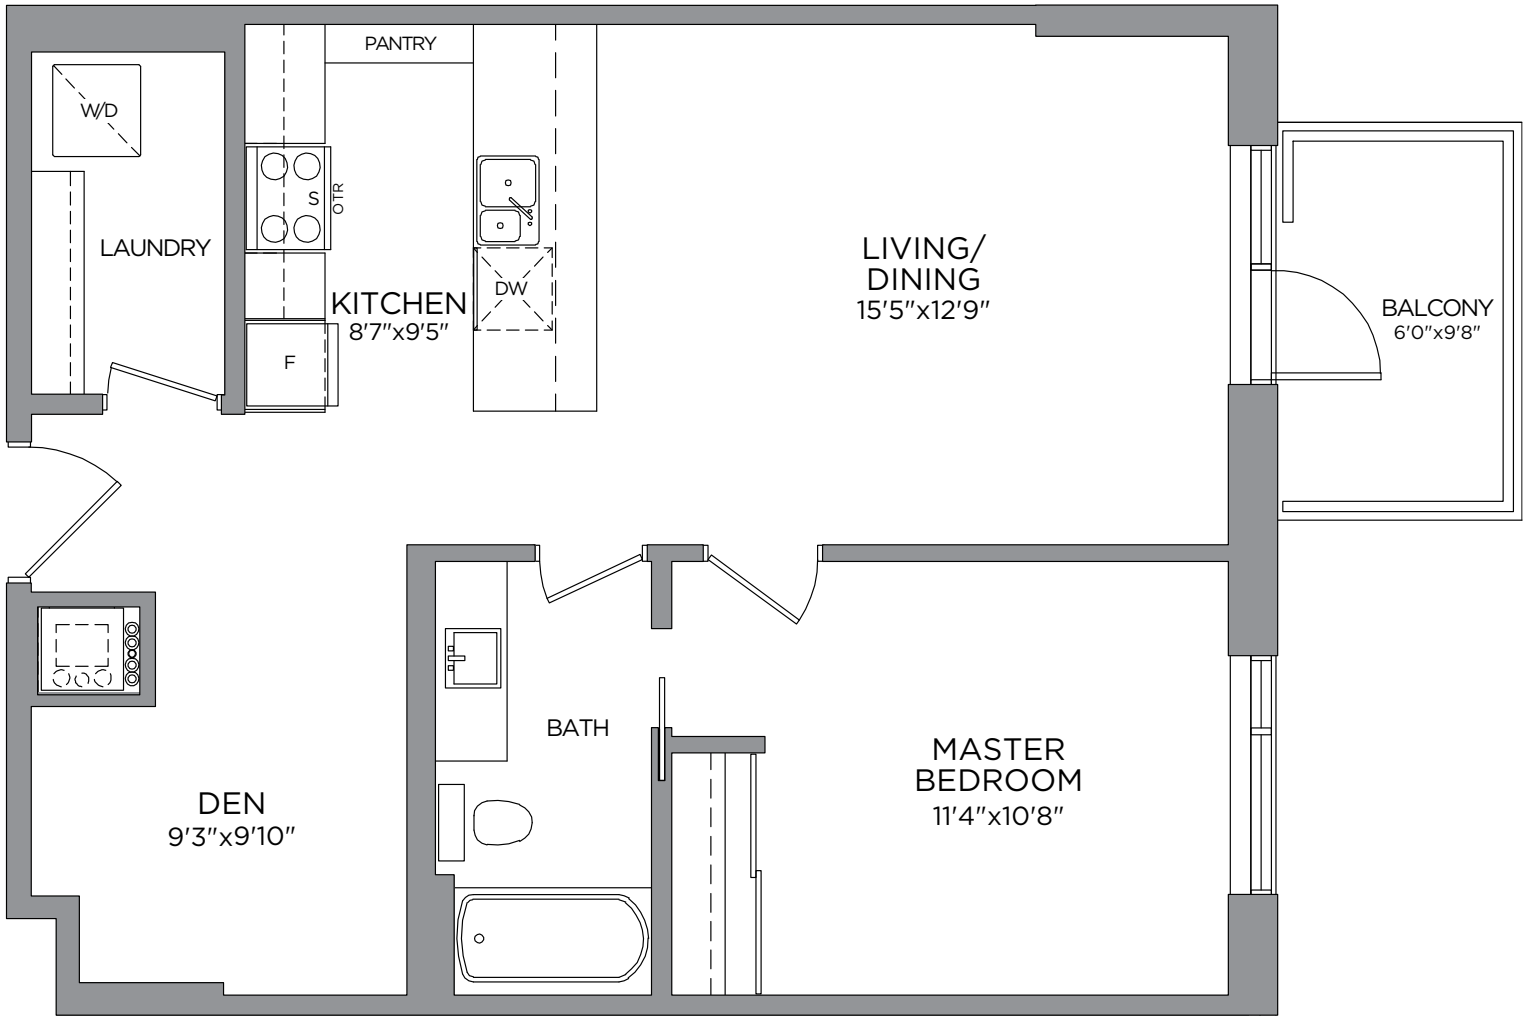

THE
SPENCER
AT GREYSTONE

ONE
BEDROOM
+ DEN

MODEL 9

SUITE: 753 sq. ft.

BALCONY: 58 sq. ft.

RIDEAU RIVER

MAIN STREET

Materials, specifications and floor plans are subject to change without notice. All renderings are artist's concept. All floor plans have approximate dimensions. Actual usable floor space may vary from stated floor plan. Windows, doors and balcony size and location may vary. Balcony/Terrace, as applicable. All dimensions are subject to normal construction variances. Some features may vary by suite design. Furniture not included. E. & O.E. August 2024.