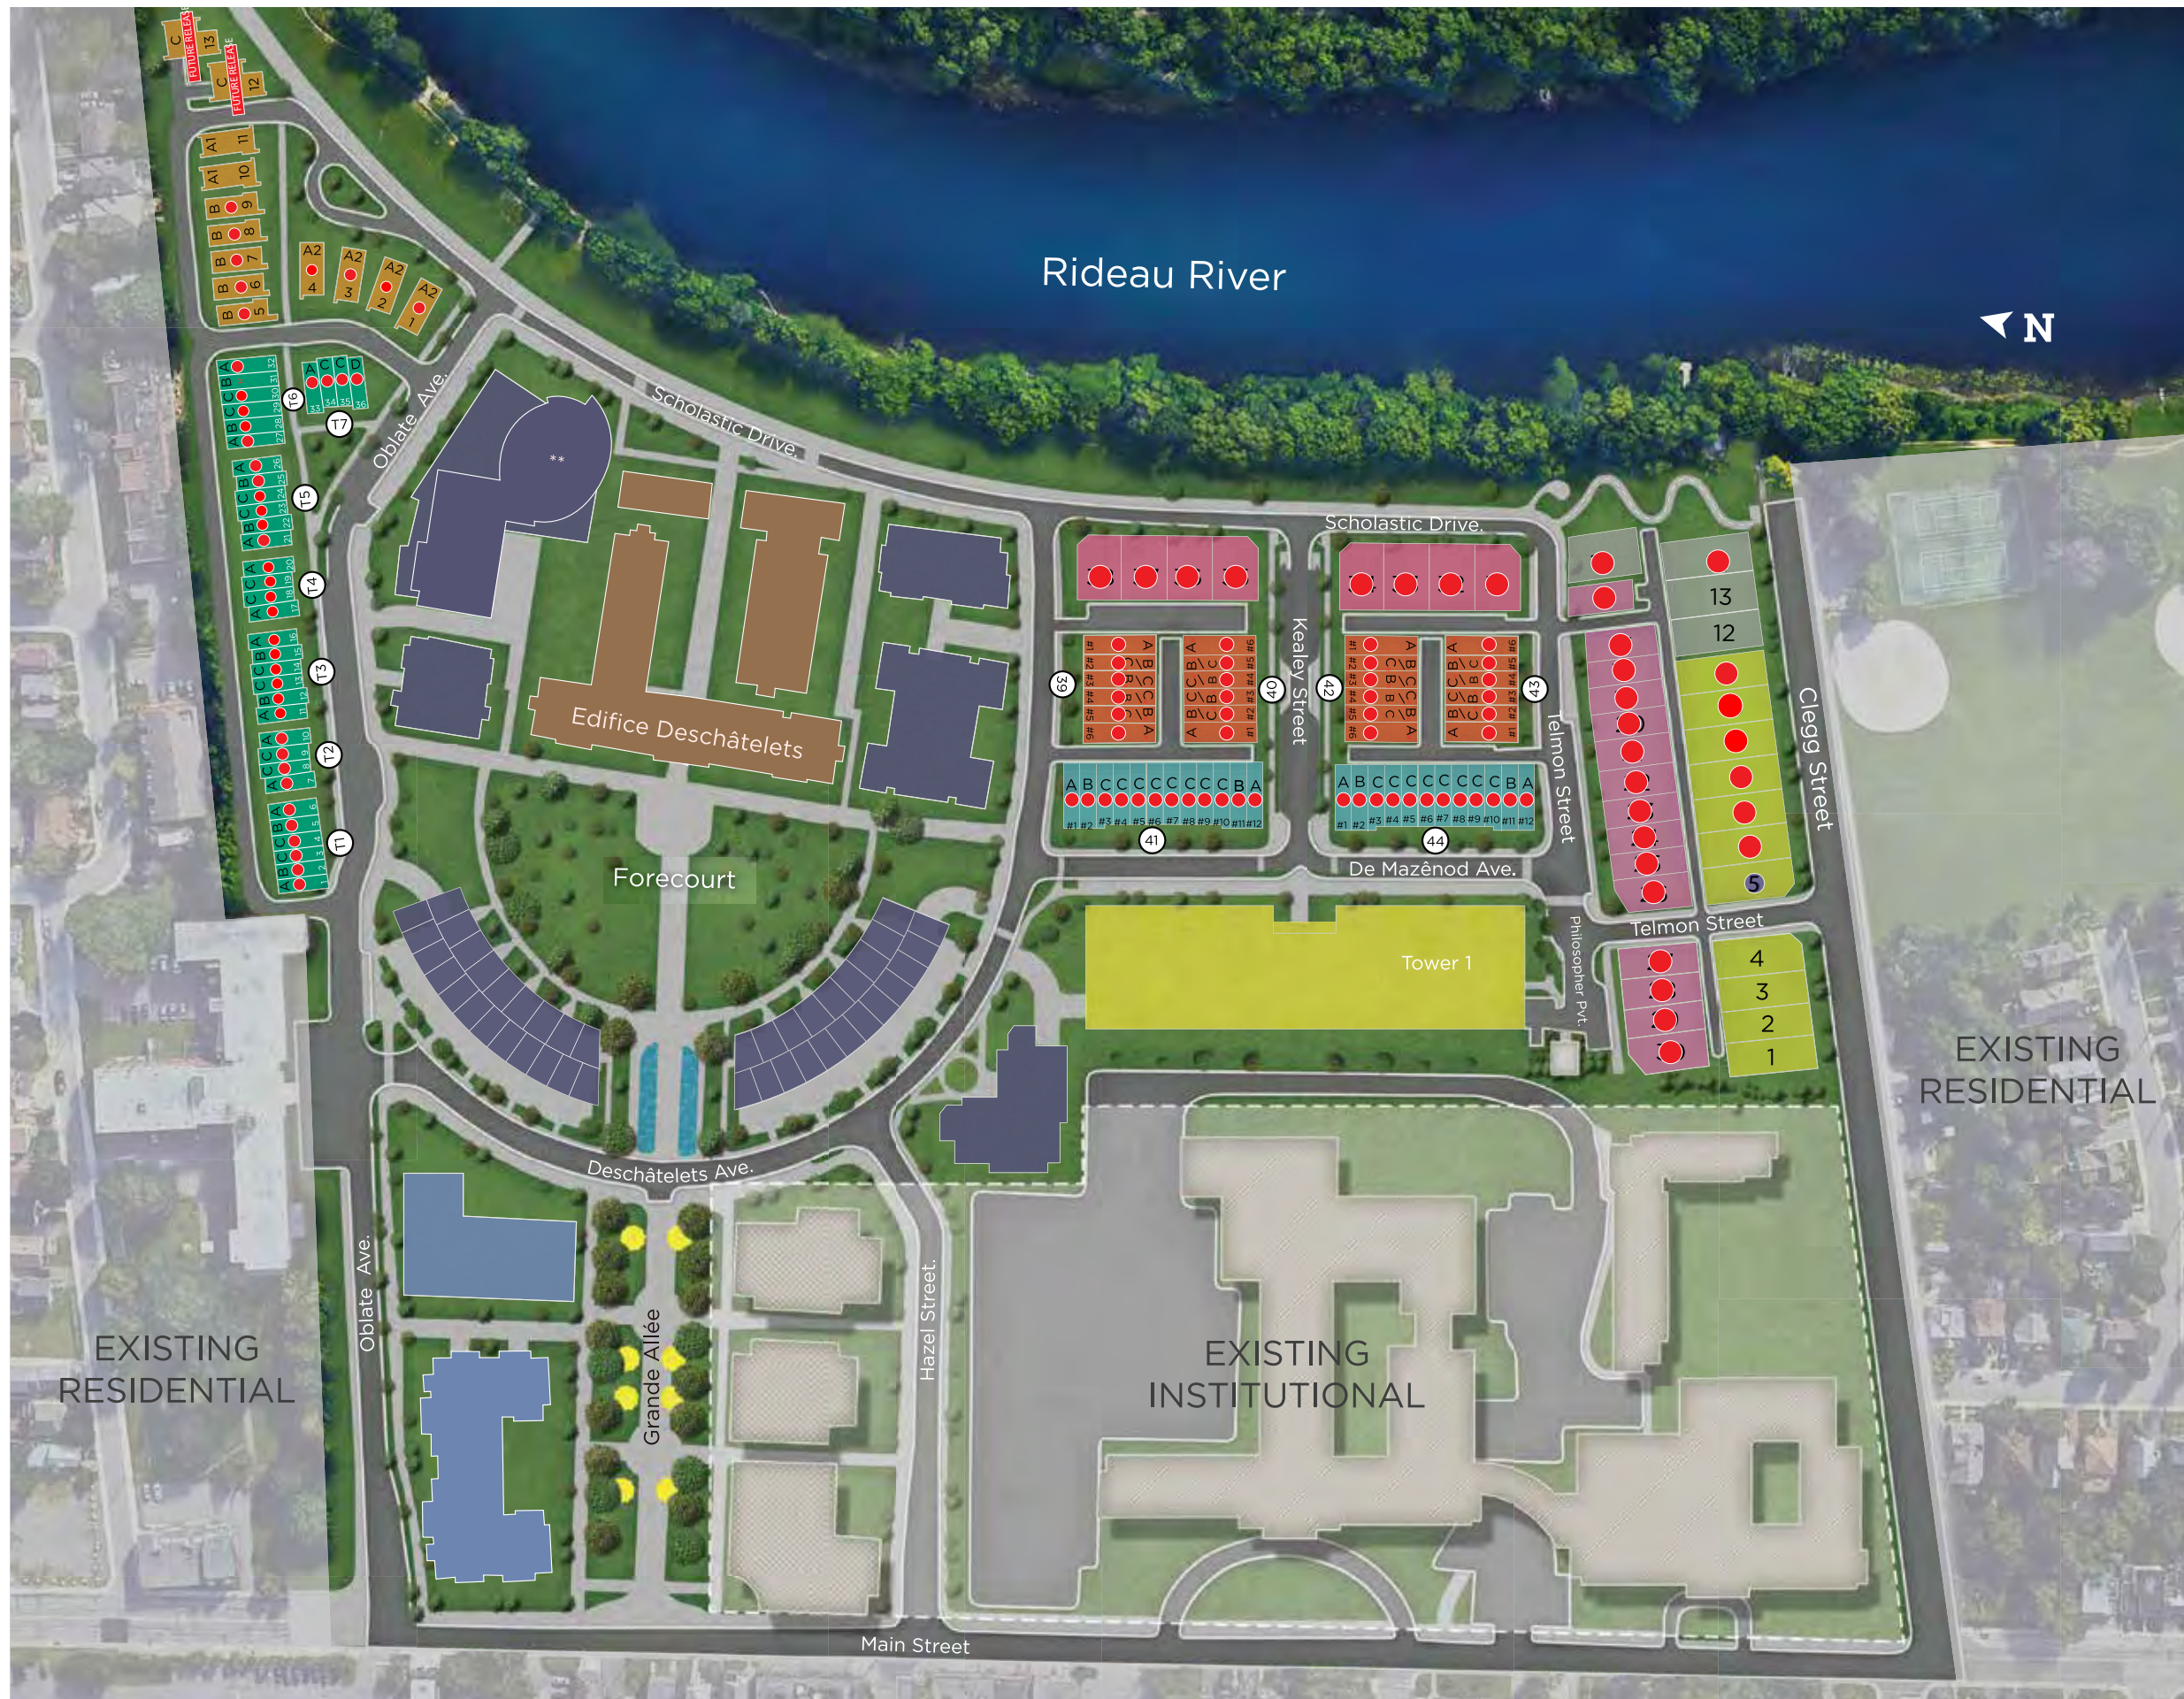

Rideau River

COMMUNITY PLAN

TOWNHOMES

 RIVA

DETACHED HOMES

 VISTA COLLECTION

 BRANTWOOD COLLECTION

 CUSTOM

CONDO

 TOWER 1

 FUTURE RESIDENTIAL

 FUTURE RES. / RETAIL

EXISTING
RESIDENTIAL

EXISTING
RESIDENTIAL

EXISTING
INSTITUTIONAL

*Buildings to the right of Greystone's commercial/retail block are on Saint Paul land and are place markers only. Possible height of 9 storeys.** Rendering is Artist's Concept. E. & O. E.